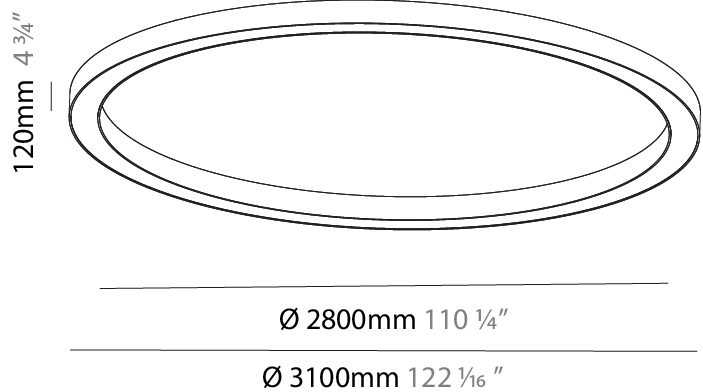

1. To build a product code in our configurator select the specify button on the base model # product page
2. To build a manual product code on this datasheet choose from the options listed below in blue font and add the suffix to the base model #

GENERAL

Series: Glorious
Subseries: Glorious
Brand: Prolicht
Division: Architectural
Mounting Type: Surface
Mounting Location: Ceiling
Subcategory: Ambient

PHYSICAL

Shape: Round
Diameter (mm): 3100
Diameter (in): 122 1/16
Height (mm): 120
Height (in): 4 3/4
Light Distribution: Direct
Weight (kg): 38.3
Weight (lbs): 84.26
Diffuser: PMMA - Opal
Fixture Finish: SSR / BKV / CWI / CRY / HAB / UFT / ITA / RUA / FTG / MYG / LOD / PUS / FRO / FUP / KIA / POP / BLS / SPG / MEY / GOH / GUM / CHC / COM / ABZ / JAG / OBR / MOS / ROR
Fixture Material: Aluminum

ELECTRICAL

Lamp Type: LED (Zhaga Standard)
Input Wattage (W): 160
Total Output Wattage (W): 128 / 102.4 (3500K)
Dimming: Non-Dimming / Phase Dimming (120Vac only) / 0-10V Dimming
Driver Included: Yes
Driver Location: Integrated
Driver Type: Constant Current - 120 / 277Vac
Driver Class: Class 2
Input Voltage (V): 120 - 277
Constant Current (MA): 350 / 800 (3500K)

LED

Color Temperature (°K): 3000 / 3500 / 4000
Max. Delivered Lumen (lm): 14770 / 15288 / 15600
CRI: >80 CRI
Efficiency (%): 65
Lamp Life (hrs): 50000

OPTICAL

RATINGS AND CERTIFICATIONS

Certified By: Certified for North American Standards
IP rating: IP20