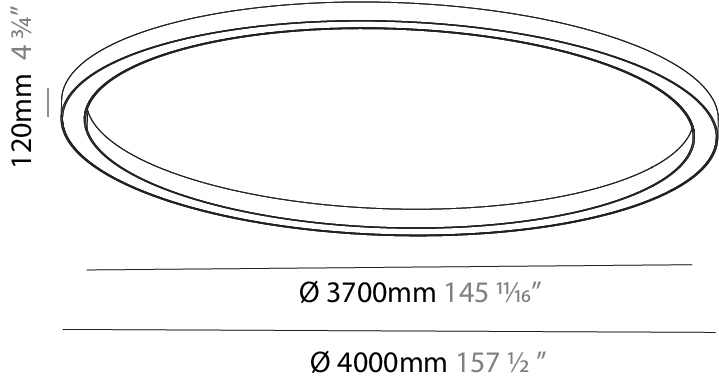

1. To build a product code in our configurator select the specify button on the base model # product page
2. To build a manual product code on this datasheet choose from the options listed below in blue font and add the suffix to the base model #

GENERAL

Series: Glorious
Subseries: Glorious
Brand: Prolicht
Division: Architectural
Mounting Type: Surface
Mounting Location: Ceiling
Subcategory: Ambient

PHYSICAL

Shape: Round
Diameter (mm): 4000
Diameter (in): 157 1/2
Height (mm): 120
Height (in): 4 3/4
Light Distribution: Direct
Weight (kg): 49.661
Weight (lbs): 109.25
Diffuser: PMMA - Opal
Fixture Finish: SSR / BKV / CWI / CRY / HAB / UFT / ITA / RUA / FTG / MYG / LOD / PUS / FRO / FUP / KIA / POP / BLS / SPG / MEY / GOH / GUM / CHC / COM / ABZ / JAG / OBR / MOS / ROR
Fixture Material: Aluminum

ELECTRICAL

Lamp Type: LED (Zhaga Standard)
Input Wattage (W): 200
Total Output Wattage (W): 160 / 128 (3500K)
Dimming: Non-Dimming / Phase Dimming (120Vac only) / 0-10V Dimming
Driver Included: Yes
Driver Location: Integrated
Driver Type: Constant Current - 120 / 277Vac
Driver Class: Class 2
Input Voltage (V): 120 - 277
Constant Current (MA): 350 / 1000 (3500K)

LED

Color Temperature (°K): 3000 / 3500 / 4000
Max. Delivered Lumen (lm): 18460 / 19110 / 19500
CRI: >80 CRI
Efficiency (%): 65
Lamp Life (hrs): 50000

OPTICAL

RATINGS AND CERTIFICATIONS

Certified By: Certified for North American Standards
IP rating: IP20