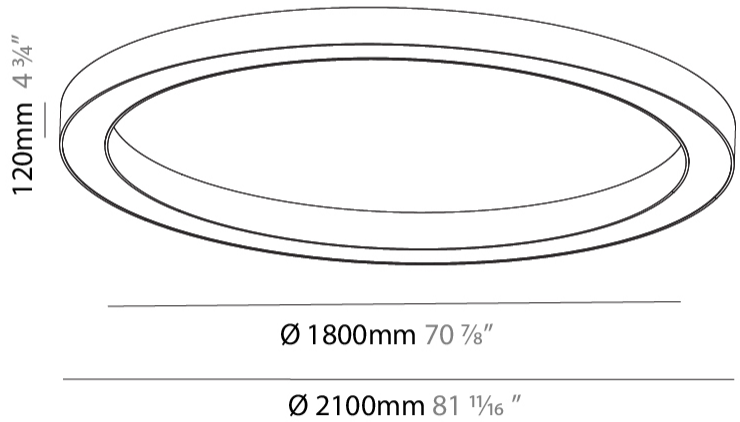

1. To build a product code in our configurator select the specify button on the base model # product page
2. To build a manual product code on this datasheet choose from the options listed below in blue font and add the suffix to the base model #

GENERAL

Series: Glorious
Subseries: Glorious
Brand: Prolicht
Division: Architectural
Mounting Type: Surface
Mounting Location: Ceiling
Subcategory: Ambient

PHYSICAL

Shape: Round
Diameter (mm): 2100
Diameter (in): 82 11/16
Height (mm): 120
Height (in): 4 3/4
Light Distribution: Direct
Weight (kg): 25.133
Weight (lbs): 55.29
Diffuser: PMMA - Opal

Fixture Finish: SSR / BKV / CWI / CRY / HAB / UFT / ITA / RUA / FTG / MYG / LOD / PUS / FRO / FUP / KIA / POP / BLS / SPG / MEY / GOH / GUM / CHC / COM / ABZ / JAG / OBR / MOS / ROR

Fixture Material: Aluminum

ELECTRICAL

Lamp Type: LED (Zhaga Standard)
Input Wattage (W): 101
Total Output Wattage (W): 84 / 67.2 (3500K)
Dimming: Non-Dimming / Phase Dimming (120Vac only) / 0-10V Dimming
Driver Included: Yes
Driver Location: Integrated
Driver Type: Constant Current - 120 / 277Vac
Driver Class: Class 2
Input Voltage (V): 120 - 277
Constant Current (MA): 350 / 700 (3500K)

LED

Color Temperature (°K): 3000 / 3500 / 4000
Max. Delivered Lumen (lm): 9690 / 10035 / 10240
CRI: >80 CRI
Efficiency (%): 65
Lamp Life (hrs): 50000

OPTICAL

RATINGS AND CERTIFICATIONS

Certified By: Certified for North American Standards
IP rating: IP20