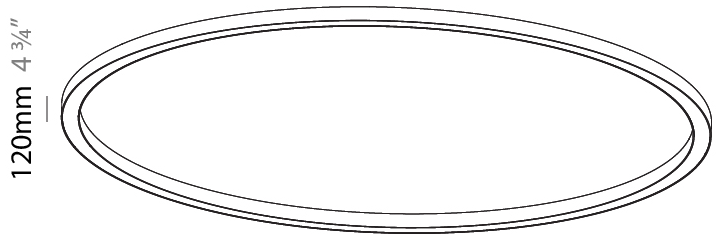

A32920-

base number	LED Dimming	Color Temperature	Finishes (Diamond)

1. To build a product code in our configurator select the specify button on the base model # product page
2. To build a manual product code on this datasheet choose from the options listed below in blue font and add the suffix to the base model #

GENERAL

Series: Glorious
Subseries: Glorious
Brand: Prolicht
Division: Architectural
Mounting Type: Surface
Mounting Location: Ceiling

PHYSICAL

Diameter (mm): 5400
Diameter (in): 212 5/8
Height (mm): 120
Height (in): 4 3/4
Light Distribution: Direct
Weight (kg): 68
Weight (lbs): 149.6
Diffuser: PMMA - Opal
Fixture Finish: SSR / BKV / CWI / CRY / HAB / UFT / ITA / RUA / FTG / MYG / LOD / PUS / FRO / FUP / KIA / POP / BLS / SPG / MEY / GOH / GUM / CHC / COM / ABZ / JAG / OBR / MOS / ROR
Fixture Material: Aluminum

ELECTRICAL

Lamp Type: LED (Zhaga Standard)
Input Wattage (W): 280
Total Output Wattage (W): 224 / 179.2 (3500K)
Dimming: Non-Dimming / Phase Dimming (120Vac only) / 0-10V Dimming
Driver Included: Yes
Driver Location: Integrated
Driver Type: Constant Current - 120 / 277Vac
Driver Class: Class 2
Input Voltage (V): 120 - 277
Constant Current (MA): 350 / 800 (3500K)

LED

Color Temperature (°K): 3000 / 3500 / 4000
Max. Delivered Lumen (lm): 25840 / 26754 / 27300
CRI: >80 CRI
Efficiency (%): 65
Lamp Life (hrs): 50000

OPTICAL

RATINGS AND CERTIFICATIONS

Certified By: Certified for North American Standards
IP rating: IP20

Ø 5100mm 200 13/16"

Ø 5400mm 212 5/8"